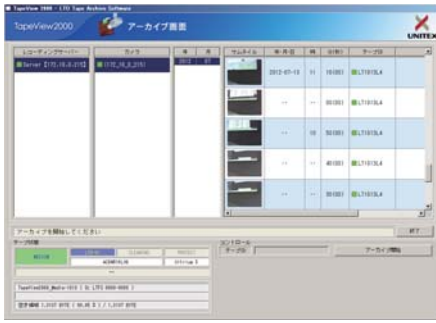

TapeView2000 LTO Tape Archive System

アーカイブ機能