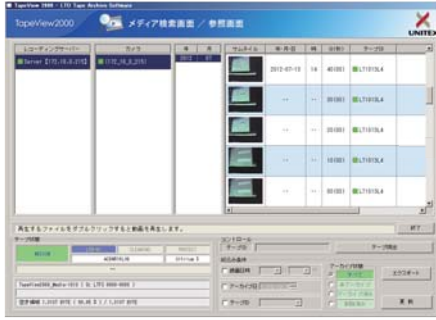

検索・再生機能

動画再生

お客様のメリット

- 録画データの長期保存が容易
- 設置カメラ数や録画データの収集条件を変更に影響を受けない
- 録画データのサムネイル管理によりアーカイブ作業の可視化
- バーコードリーダーによりメディア挿入ミスの排除
- 保管メディアが増えても管理が容易
- メディアの高い可搬性で何処でも再生が可能、ネットワークの負荷を軽減
- 録画データの保存量が増えても消費電力は増えないECOシステム、保存量が増えれば増えるほどECO
- 1台に故障が生じてもHDDはRAIDを組みなおして再開しますが、TapeView2000は止まることなく書き続けます。